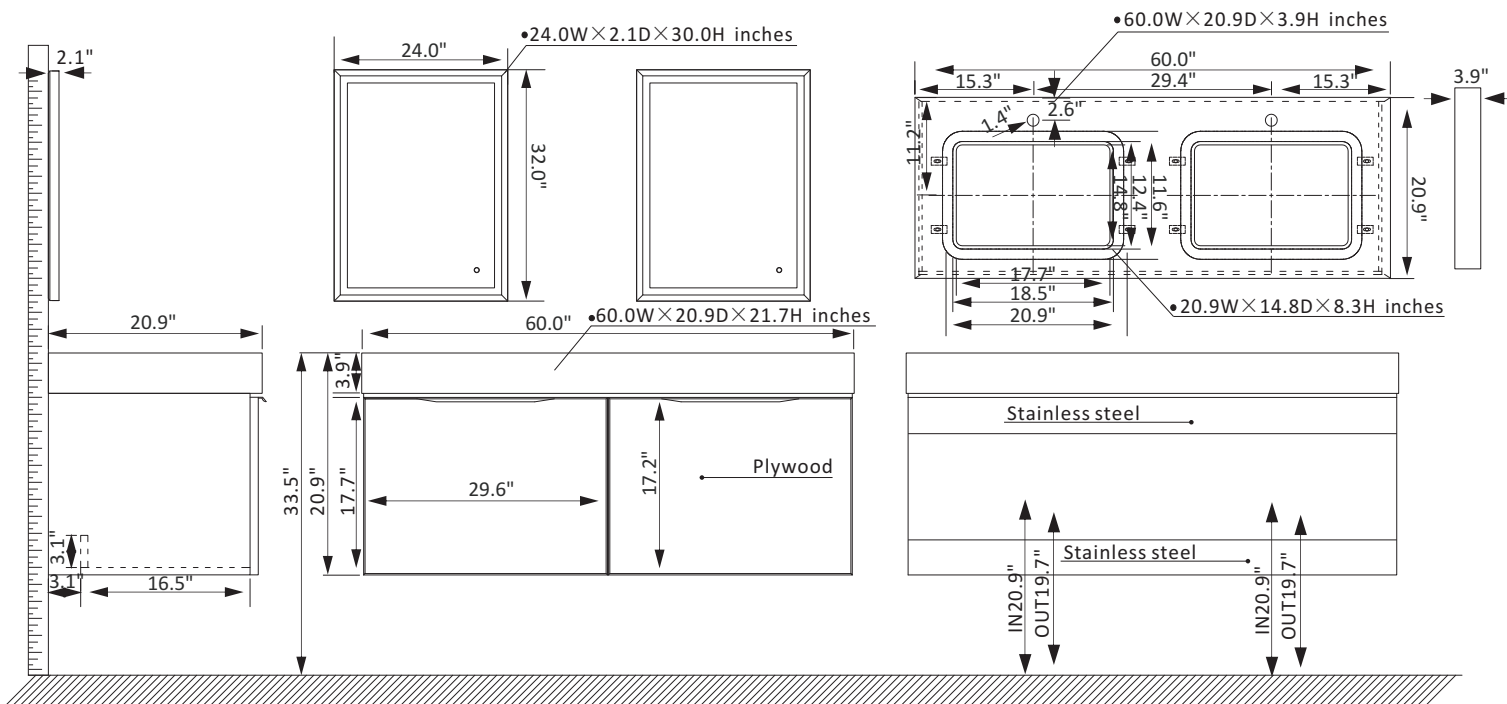

Vinnova Alicante Vanity Collection 701460-CB-SMB

Features

- Rugged stainless-steel cabinet construction with solid wood surface.
- Available in Classic Blue or Elegant Grey finish to complement your décor.
- Snow mountain-white stone top with beautiful natural veining.
- 2 soft-close, Superior quality hardware with large capacity wall with guardrail drawers to hold towels and toiletries.
- Brushed gold-finish hardware lends a touch of style and opulence.
- White rectangular ceramic undermount sink with overflow included.
- Double, rectangular LED mirrors coordinates perfectly with vanity.
- Pre-drilled and designed for easy plumbing and faucet installation.

* Does not include faucet, drain assembly, P-trap or backsplash

VINNOVA
FASHION BATHROOM LIFE